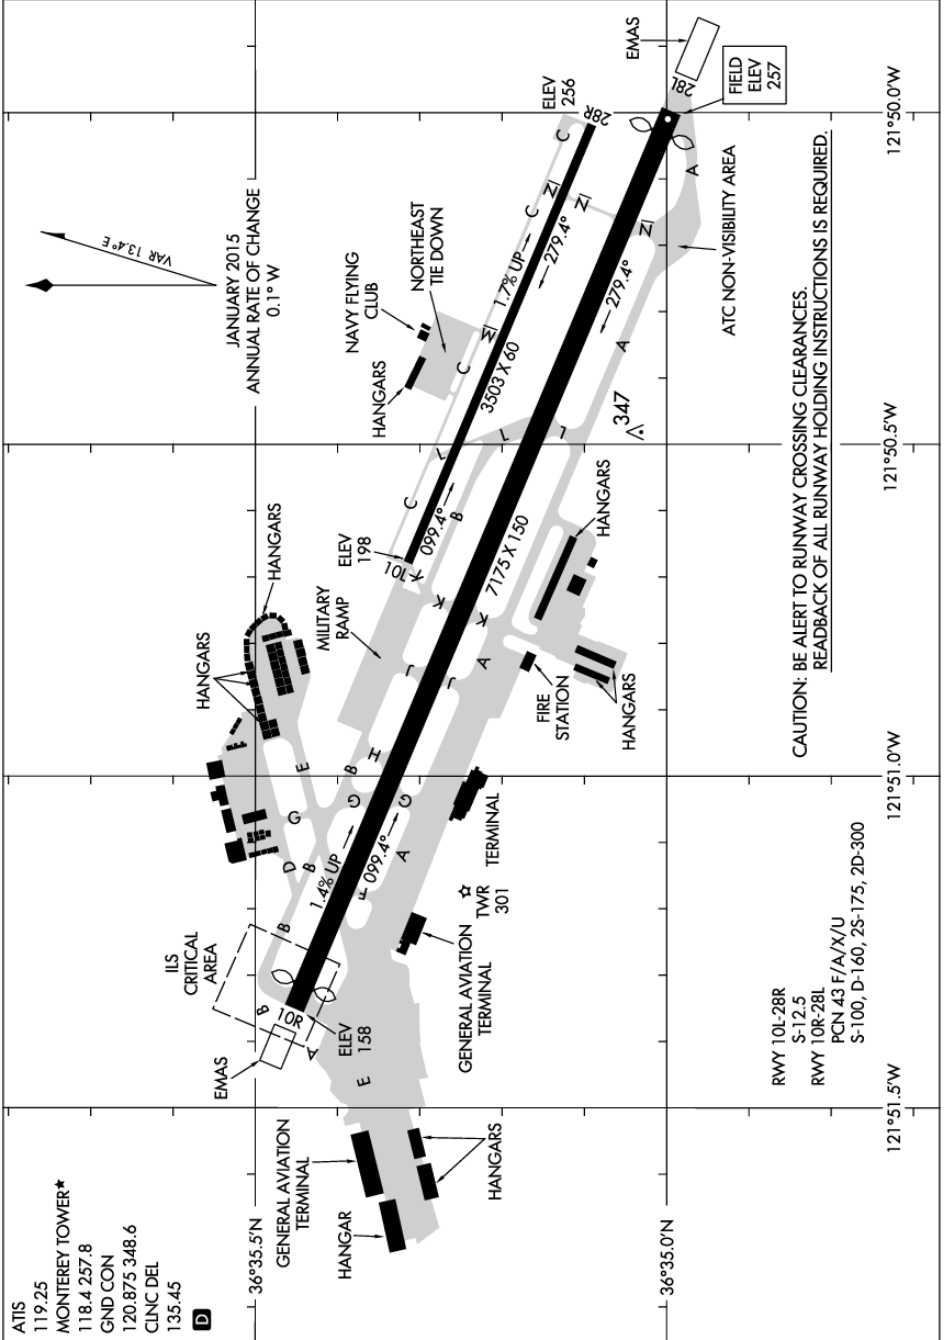

# AIRPORT DIAGRAM

AL-271 (FAA)

MONTEREY RGNL (MR Y)  
MONTEREY, CALIFORNIA

SW-2, 18 AUG 2016 to 15 SEP 2016

SW-2, 18 AUG 2016 to 15 SEP 2016

# AIRPORT DIAGRAM

MONTEREY, CALIFORNIA  
MONTEREY RGNL (MR Y)