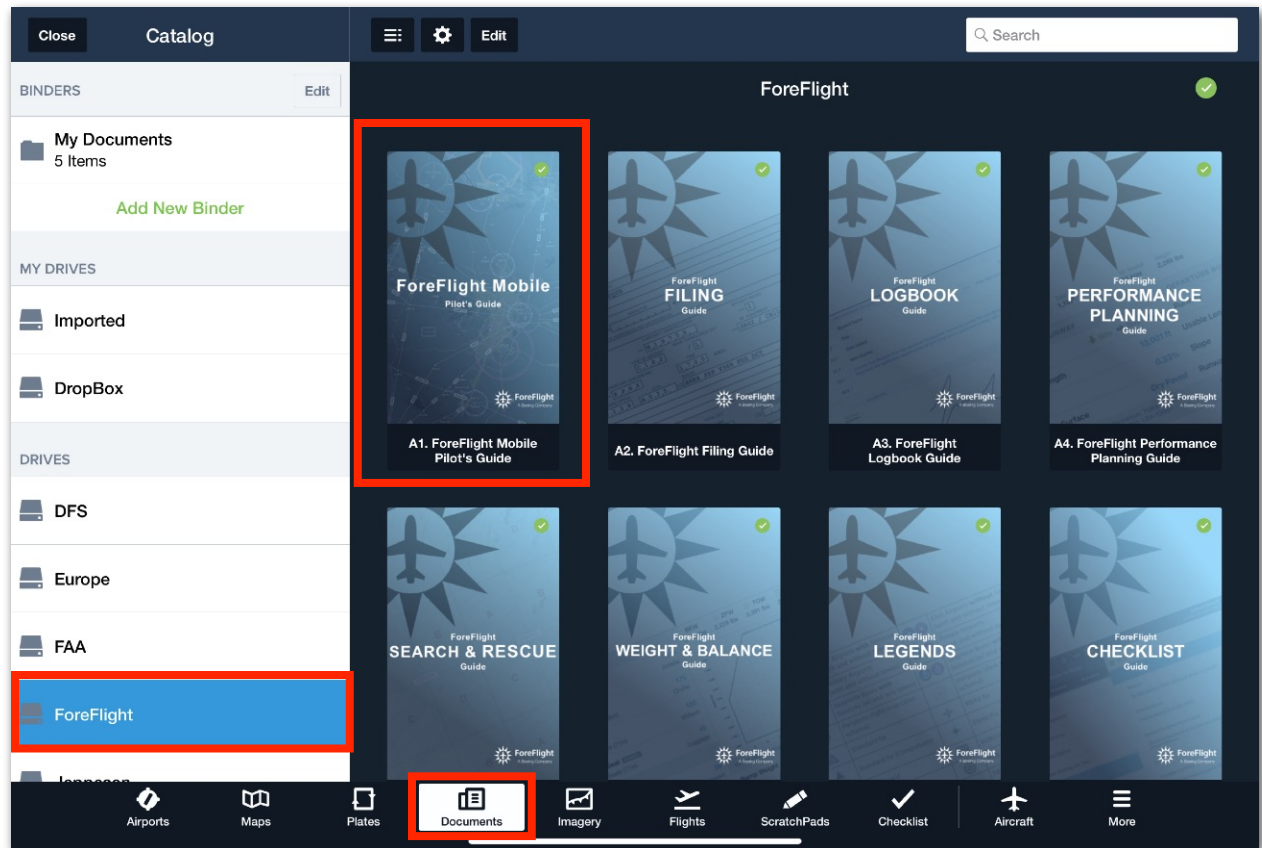

CONTENTS

- END OF PUBLICATION NOTICE.....4**
 - How to Remove this Document from the App5
- CHANGE HISTORY6**

END OF PUBLICATION NOTICE

The contents of this ForeFlight Legends guide have been incorporated into the relevant areas of the ForeFlight Mobile Pilots Guide. The ForeFlight Mobile Pilot's Guide is available in ForeFlight Mobile by going to the **Documents** view and selecting it from the **ForeFlight Drive**.