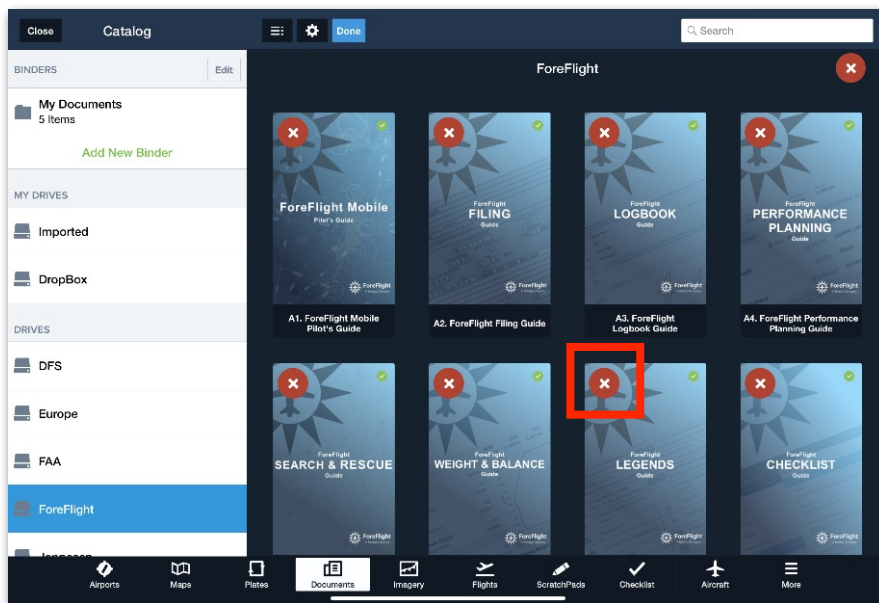

CONTENTS

- END OF PUBLICATION NOTICE.....4**
 - How to Remove this Document from the App5
- CHANGE HISTORY6**

END OF PUBLICATION NOTICE

The contents of this ForeFlight Legends guide have been incorporated into the relevant areas of the ForeFlight Mobile Pilots Guide. The ForeFlight Mobile Pilot's Guide is available in ForeFlight Mobile by going to the **Documents** view and selecting it from the **ForeFlight Drive**.

**View the ForeFlight Mobile Pilots Guide in the app
under *Documents* > *ForeFlight***

This document will no longer be available for download beginning December 2025. As a result, if already downloaded, ForeFlight Mobile will indicate that it's expired after December 2025.

END OF PUBLICATION NOTICE

How to Remove this Document from the App

To remove this document from within ForeFlight Mobile, follow these steps:

1. Open the **Documents** view.
2. Select the **ForeFlight** drive from the Catalog.
3. Tap **Edit** in the upper toolbar.
4. Tap the **(X)** on the ForeFlight Legends Guide.
5. Select **Remove** from the confirmation pop-up.
6. Tap **Done**.